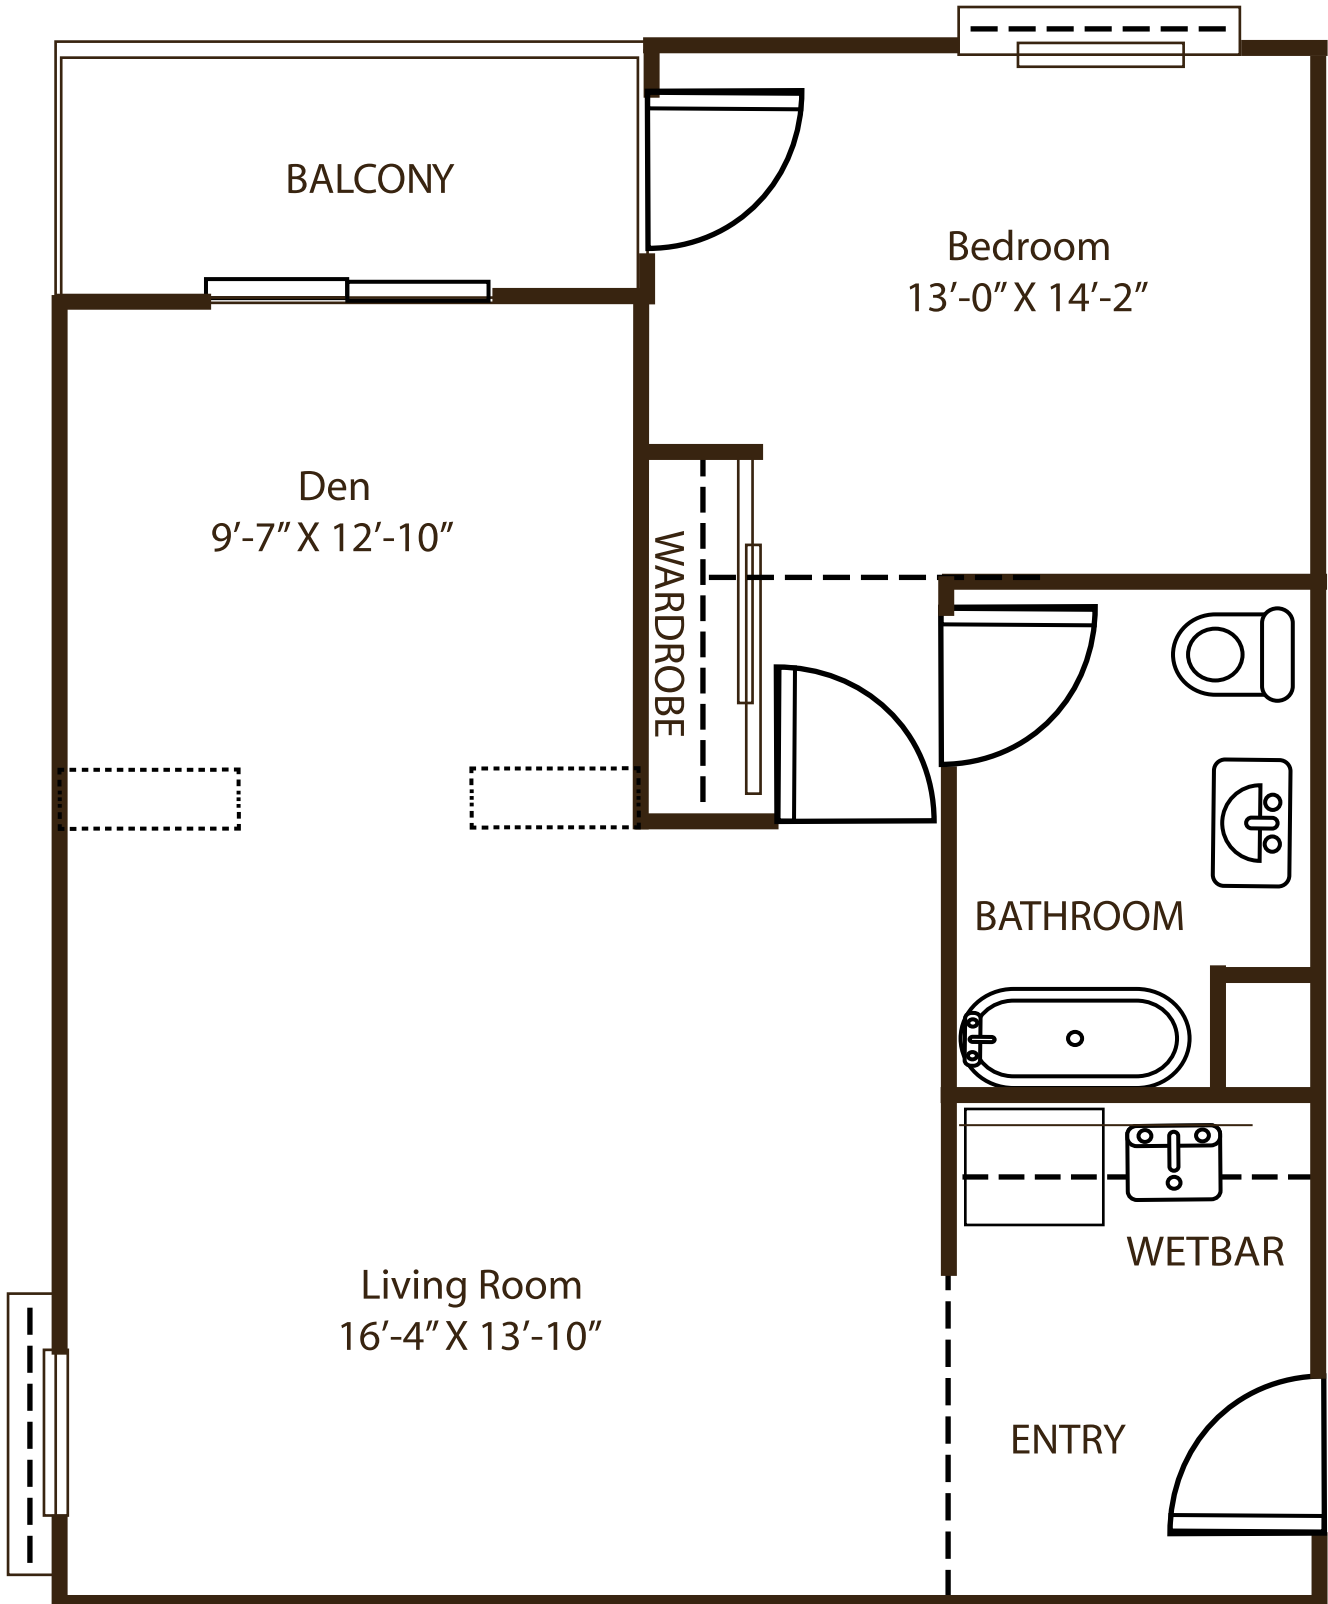

GLEN TERRA

SENIOR ASSISTED LIVING

ONE BEDROOM & DEN 711 SF