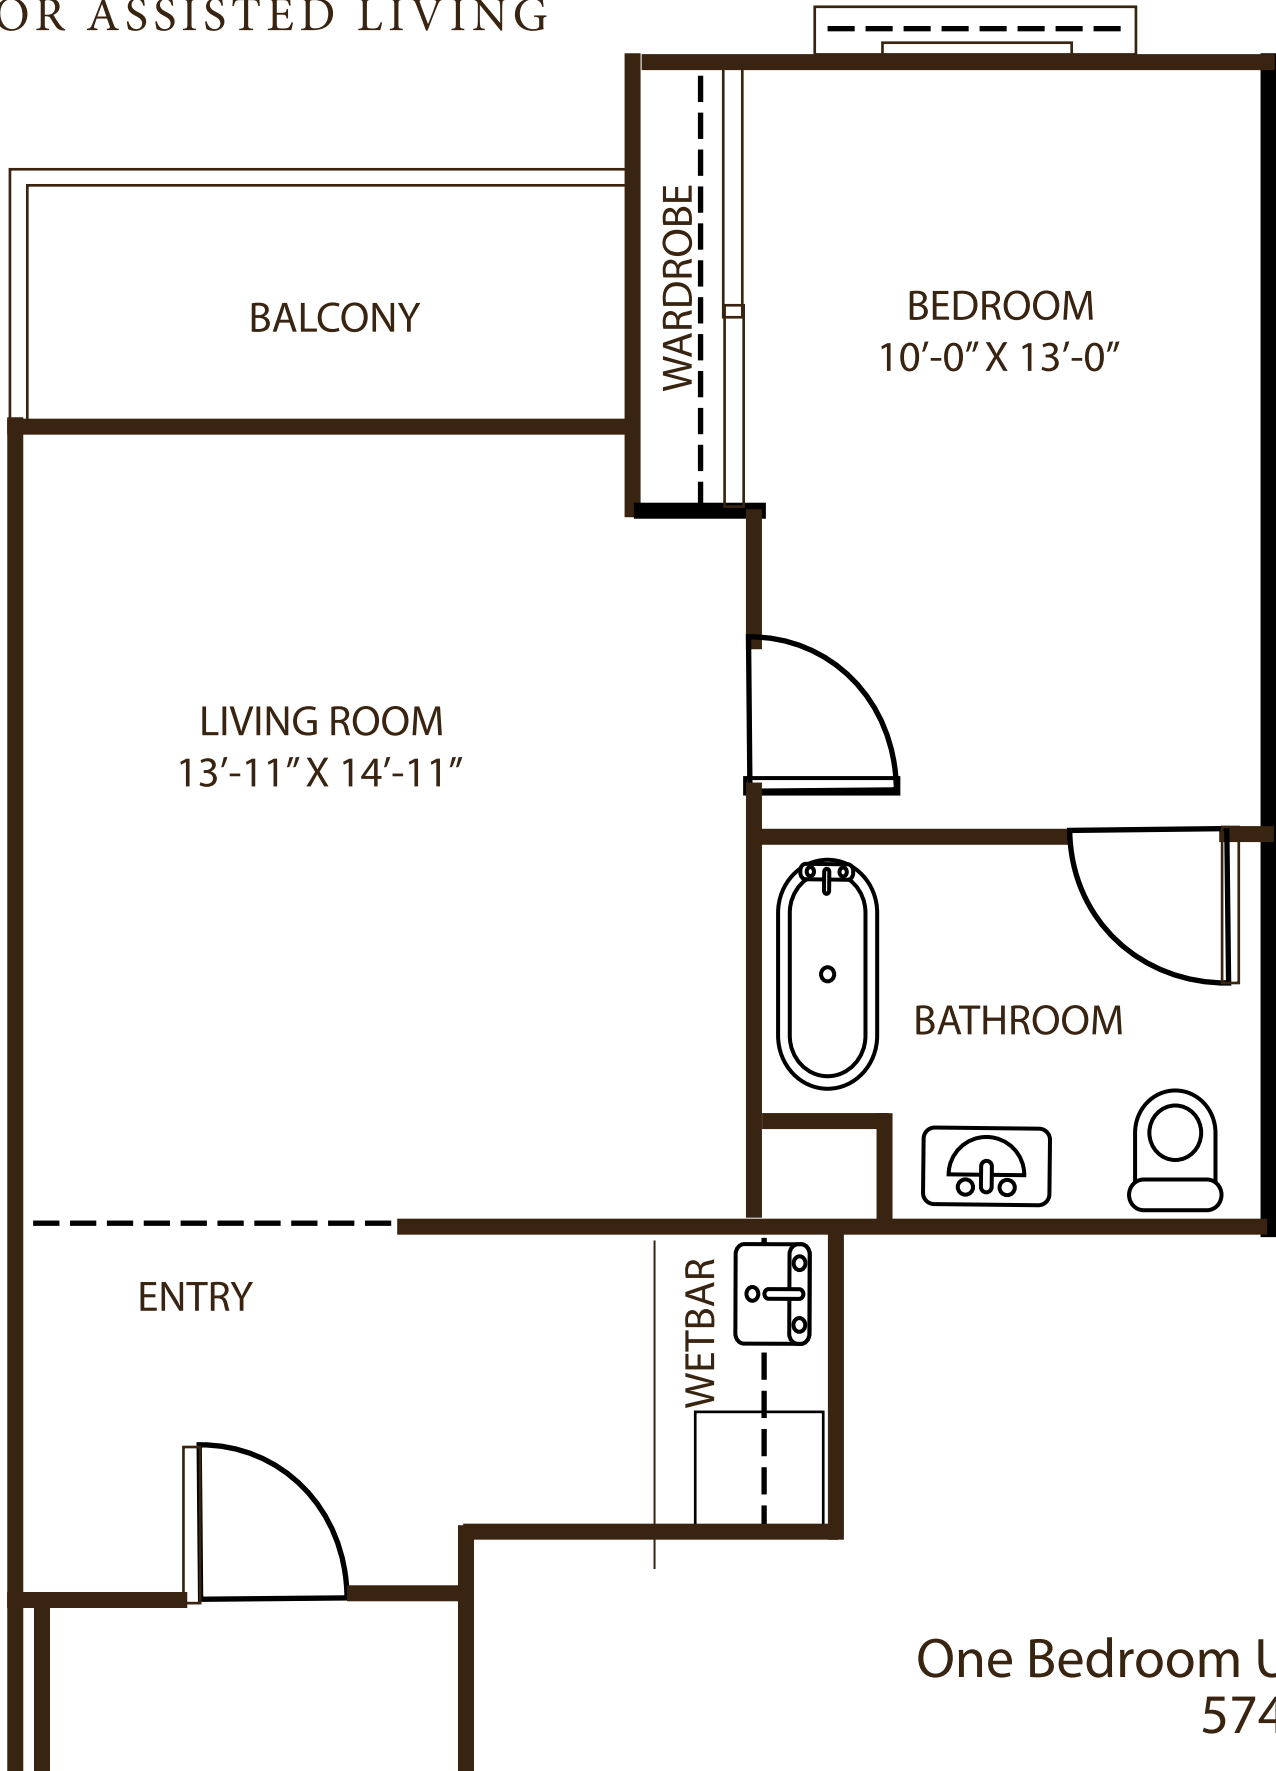

GLEN TERRA

SENIOR ASSISTED LIVING

One Bedroom Unit
574 SF