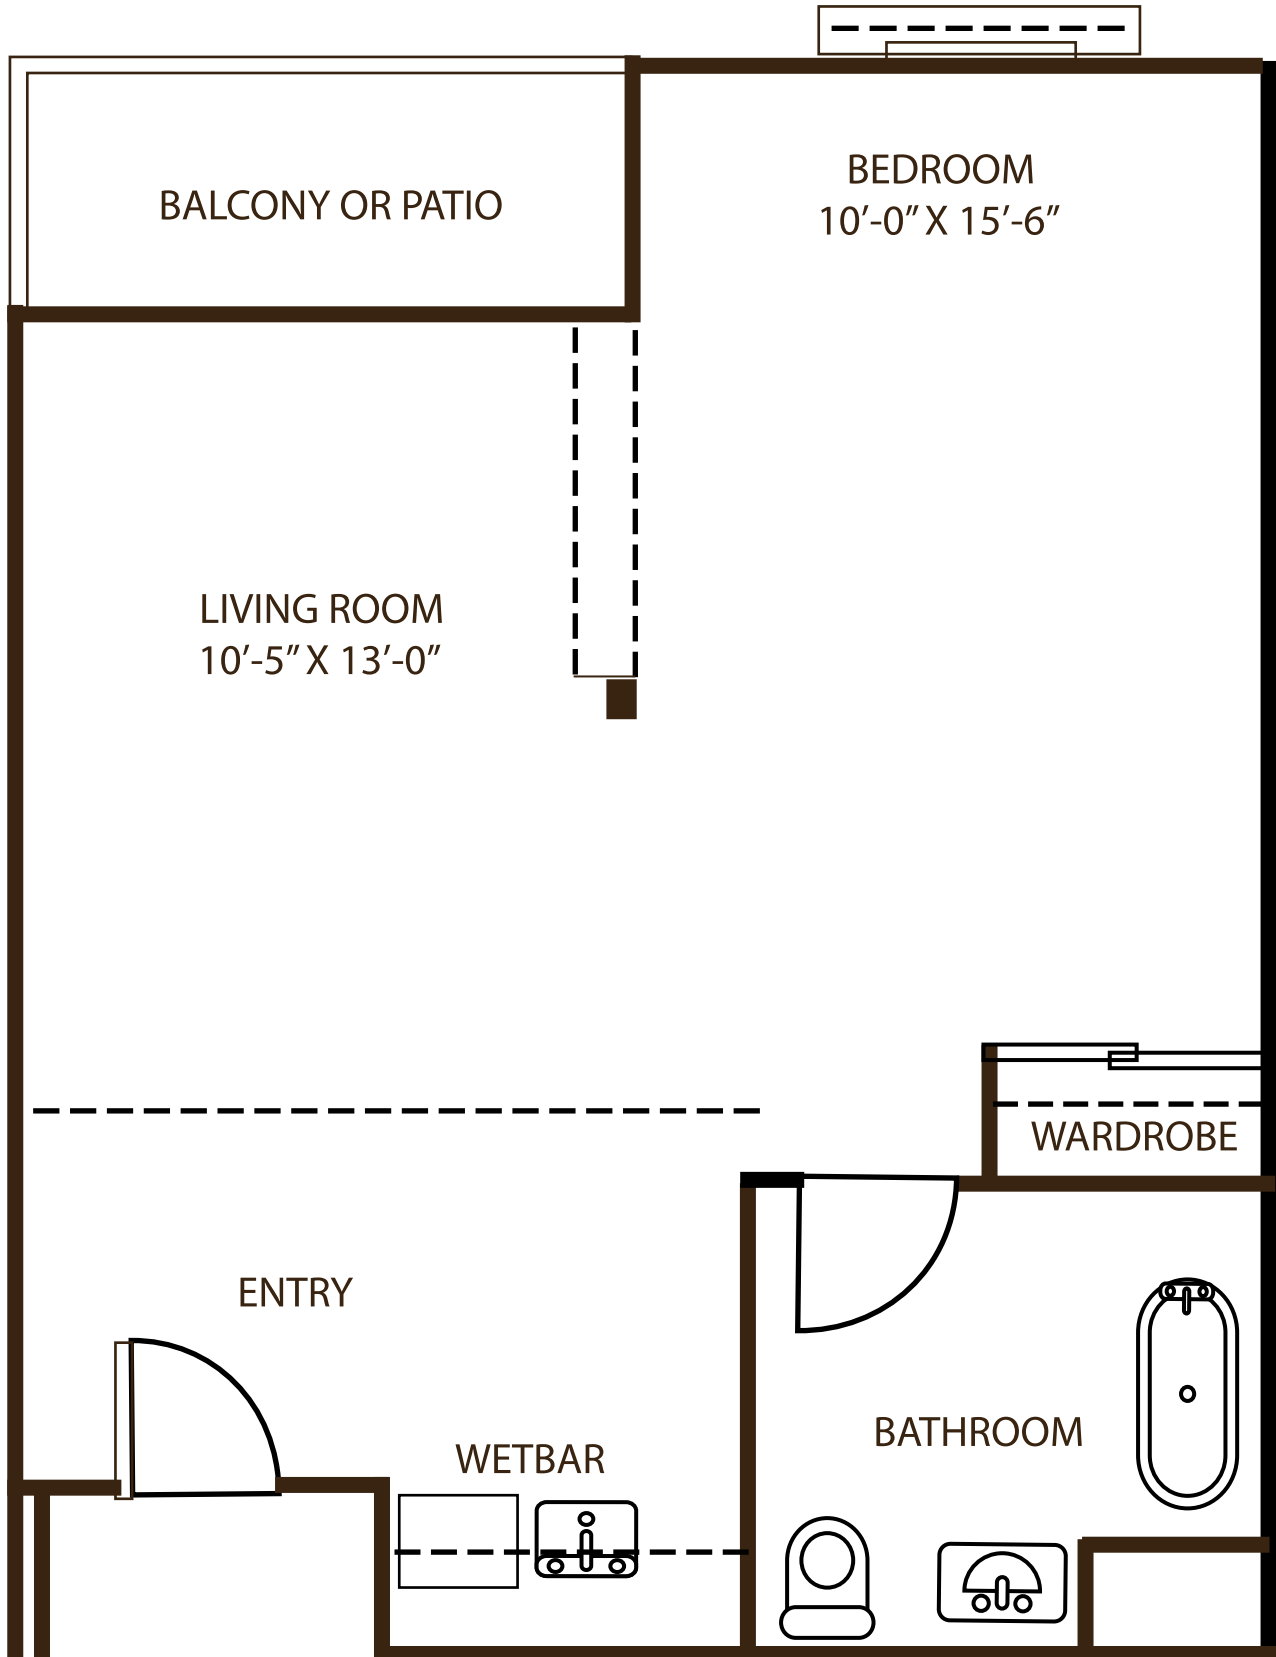

# GLENTERRA

SENIOR ASSISTED LIVING

SUITE 464 SF