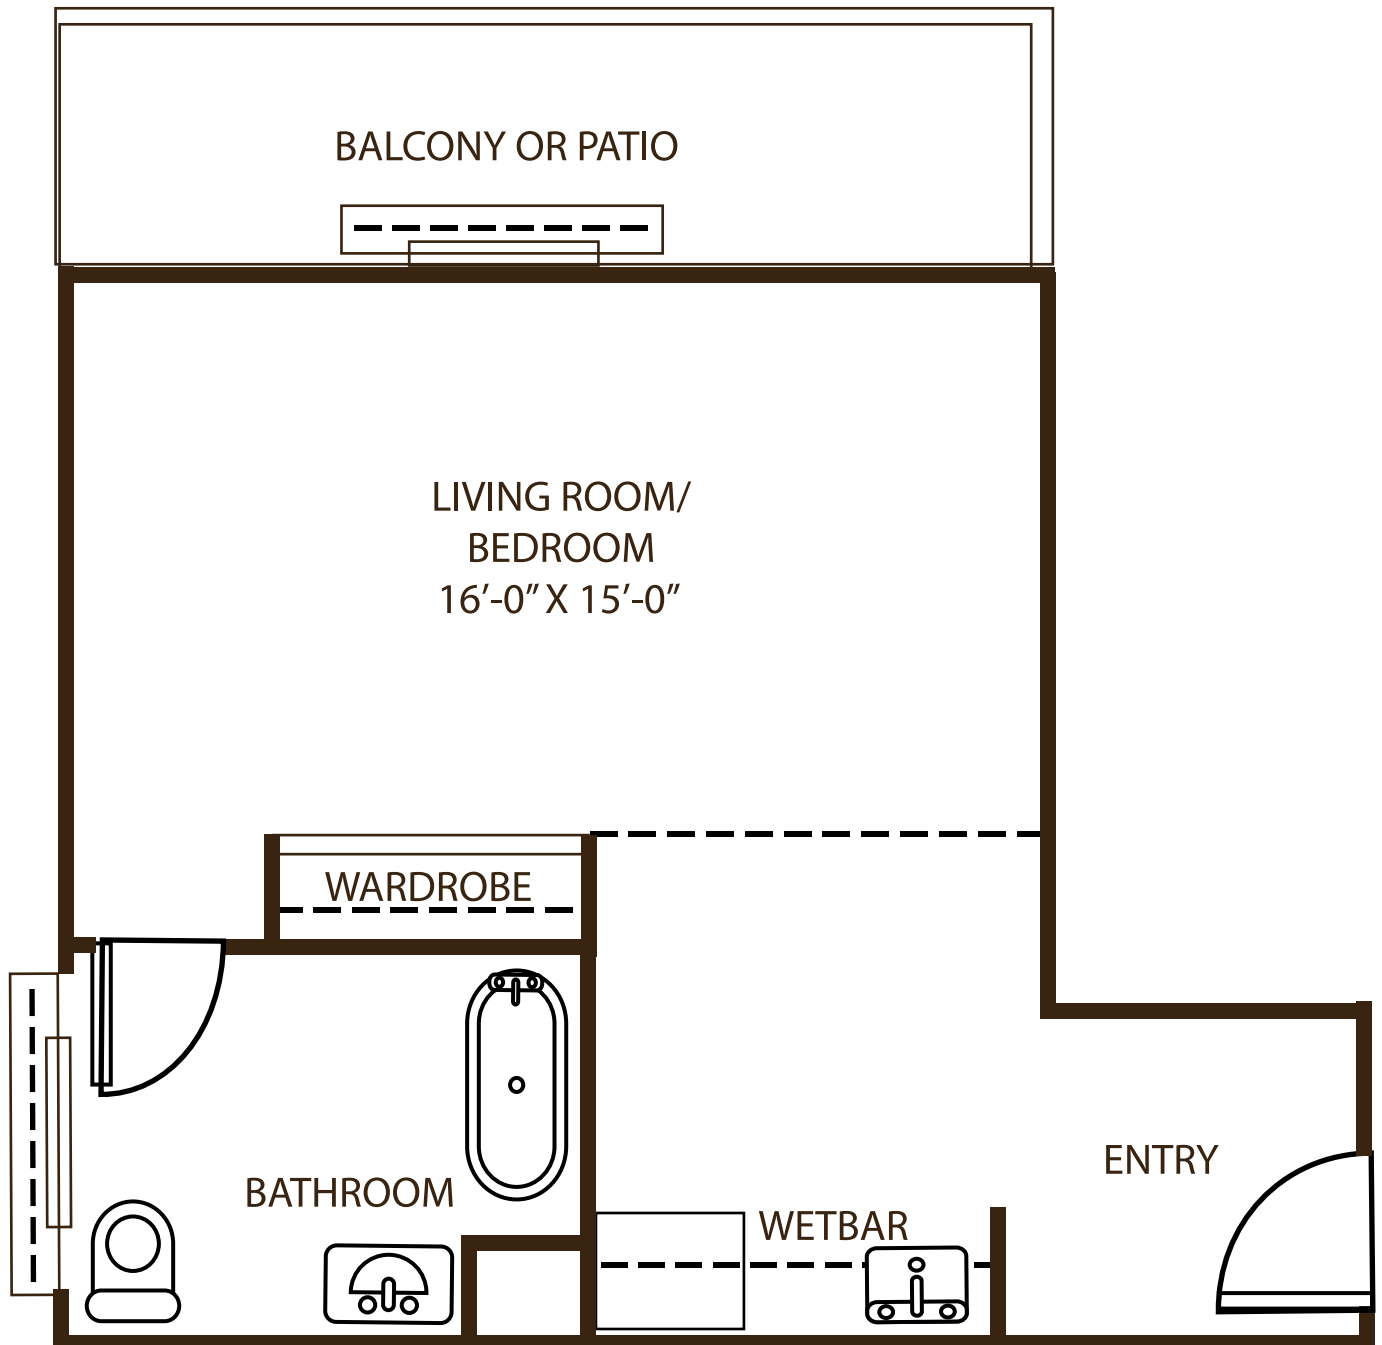

# GLEN TERRA

SENIOR ASSISTED LIVING

Large Studio

422 SF