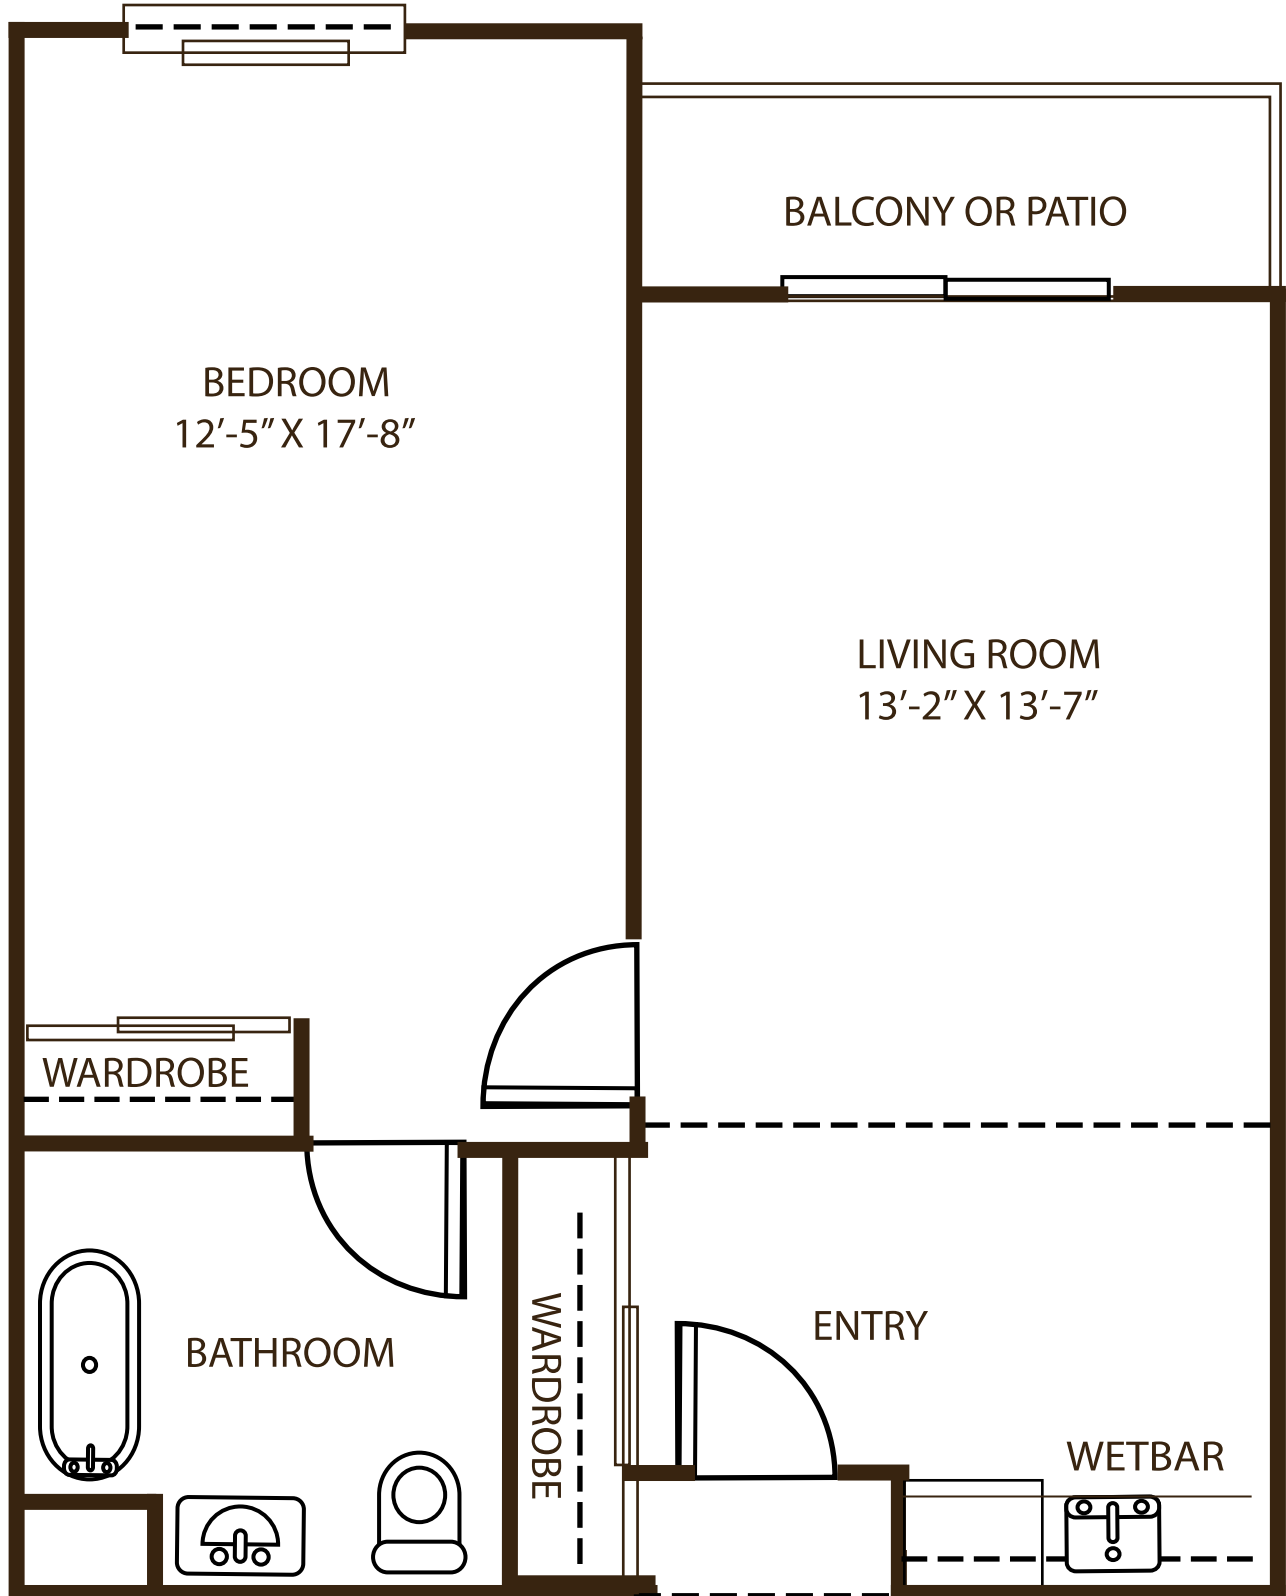

# GLENTERRA

SENIOR ASSISTED LIVING

ONE BEDROOM UNIT

602 SF